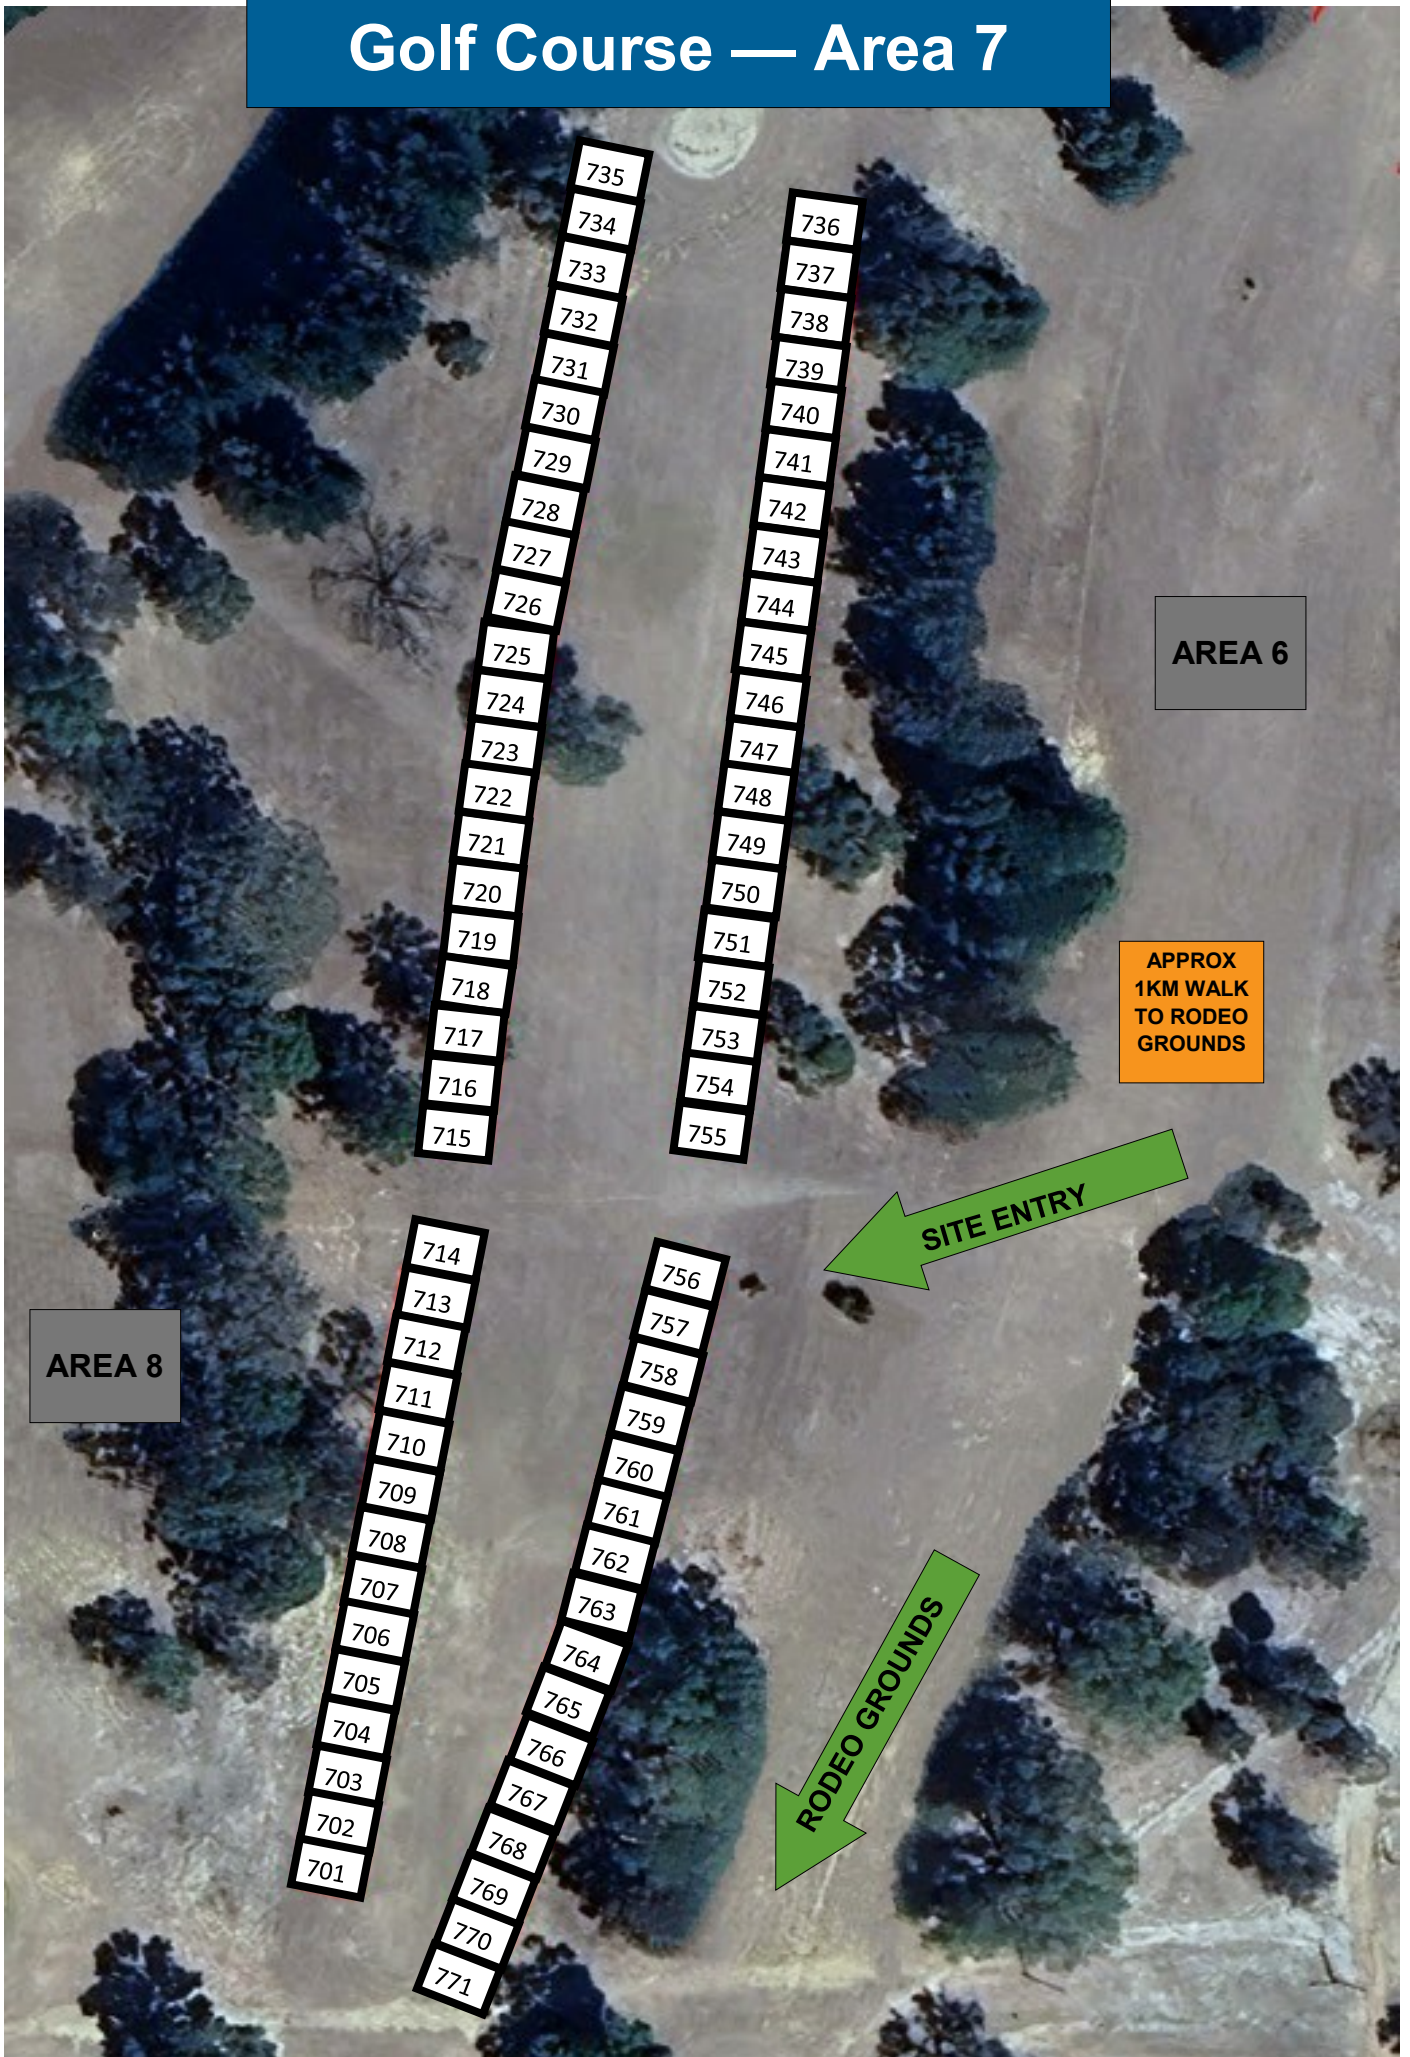

# Golf Course — Area 7

AREA 6

APPROX  
1KM WALK  
TO RODEO  
GROUNDS

SITE ENTRY

AREA 8

RODEO GROUNDS

ACCESS VIA POLLARD ST ONLY—LIMIT DRIVING TO ARRIVAL AND DEPARTURE ONLY